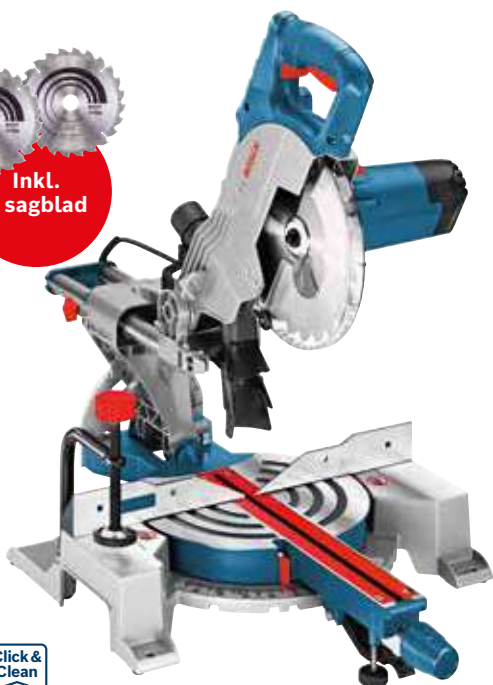

KAPP-/GJÆRINGS

Inkl.
2 sagblad

KAPP-/GJÆRINGSSAG GCM 80 SJ

1 400 watt motor, kompakt, lett, mykstart, kun 13,5 kg, 0°/0° 70x270 mm, 0°/45°, 2 x 24-tenners Optiline sagblad.

Best. nr. 0601B19001
Nobbnr. 48345757

3 398,-*
4 247,50**

SIRKELSAGBLAD Ø216X30MM 24T -5GR TRE

Best. nr. 2608640431
Nobbnr. 24564122

438,-* / 547,50**